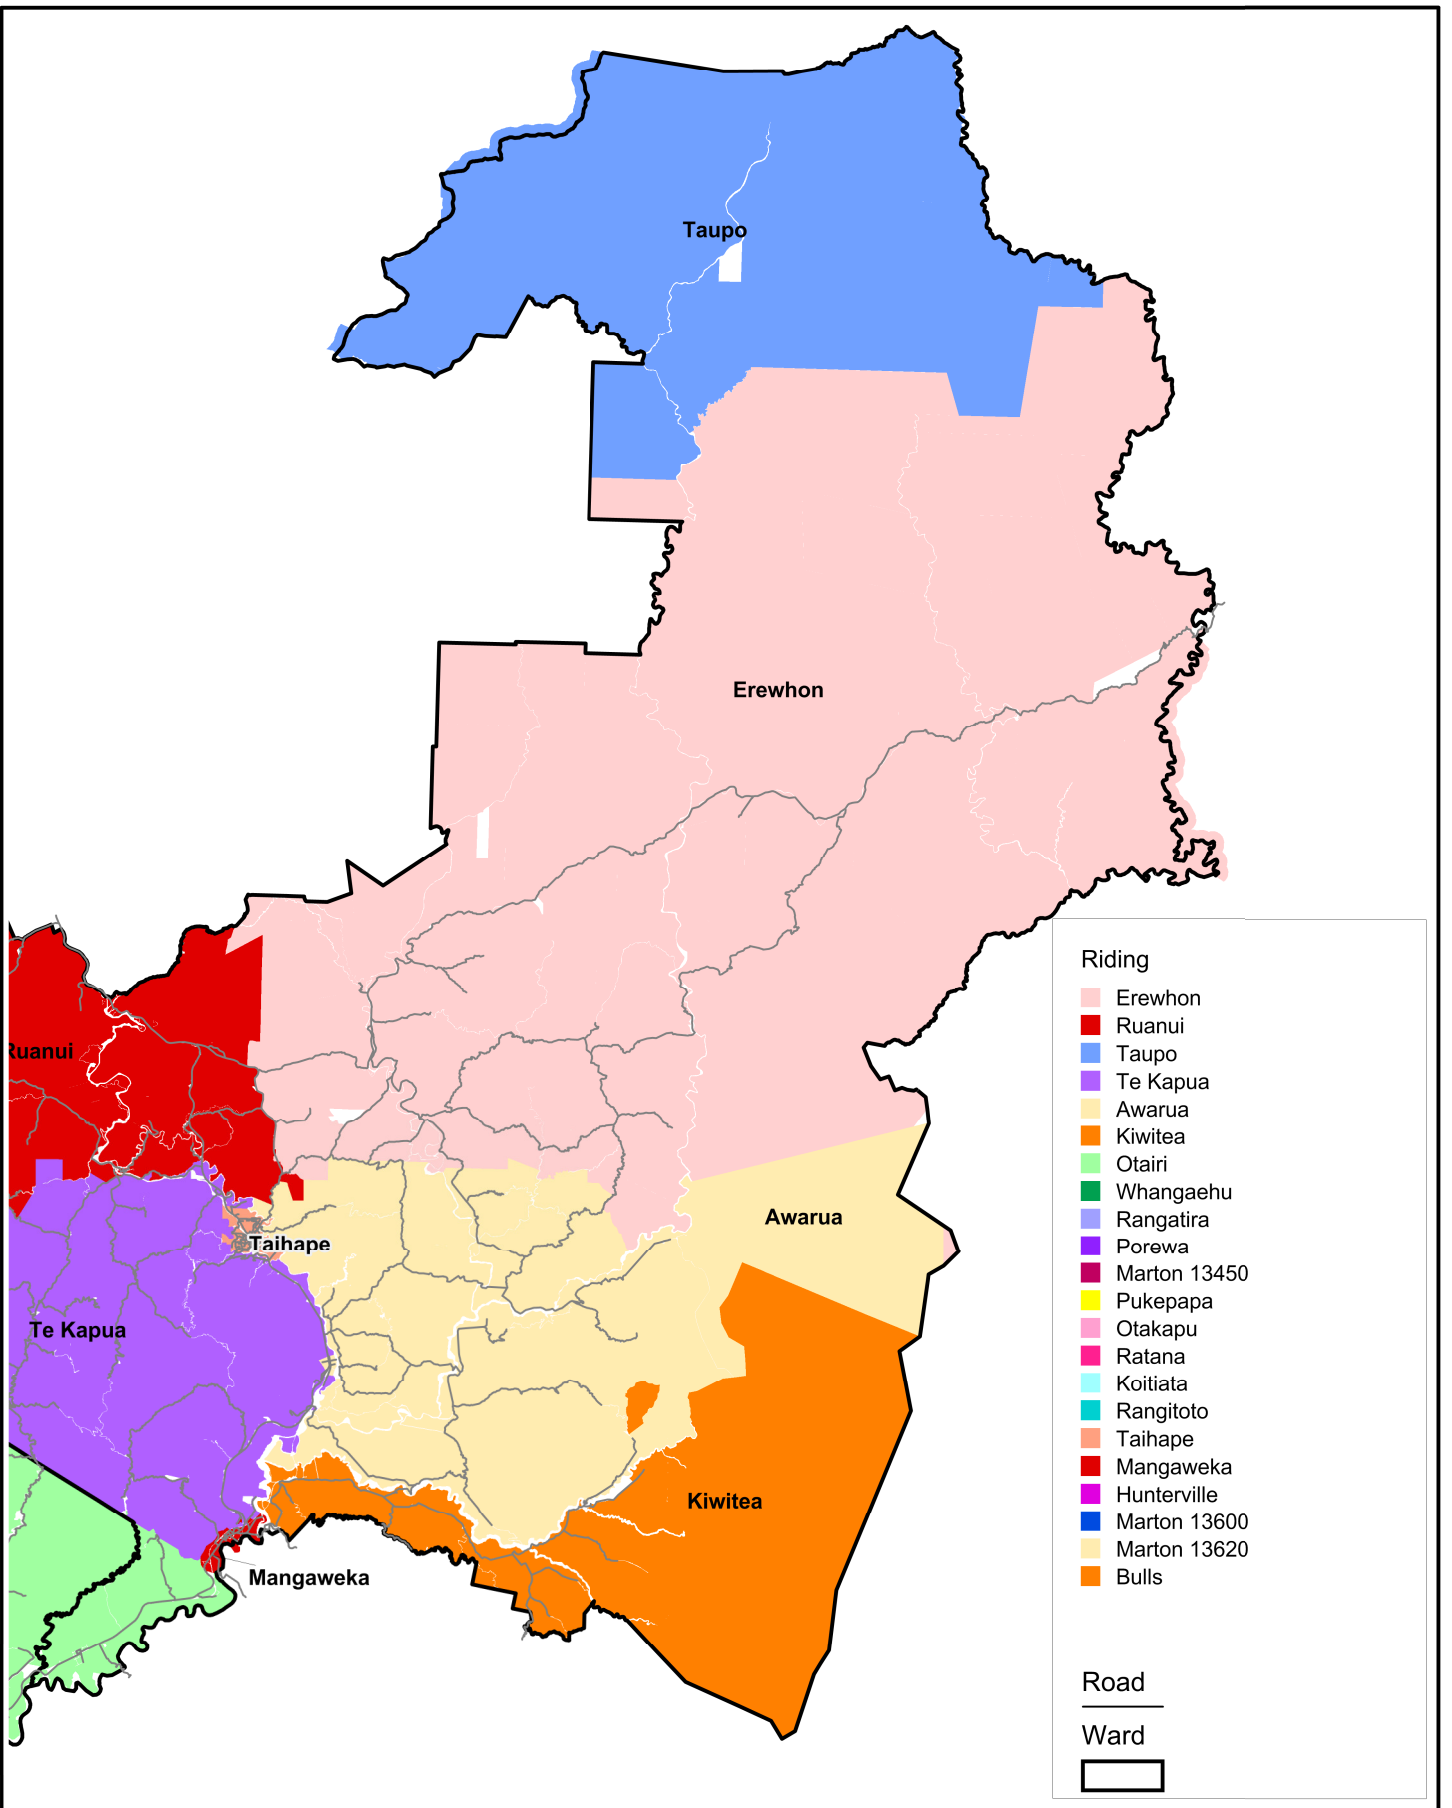

**Rangitikei**  
U RANGITIKEI...

Rangitikei District Council

Geographic Information Unit

## Southern Rangitikei Ridings

**SCALE**

**1 : 370,000**

©2011 RANGITIKEI DISTRICT COUNCIL  
Digital data derived from  
Land Information New Zealand  
Core Record System (CRS)  
CROWN COPYRIGHT RESERVED

**Rangitikei**  
U HAPUPLY...

Rangitikei District Council

Geographic Information Unit

# Northern Rangitikei Ridings

SCALE

1 : 370,000

©2011 RANGITIKEI DISTRICT COUNCIL  
Digital data derived from  
Land Information New Zealand  
Core Record System (CRS)  
CROWN COPYRIGHT RESERVED