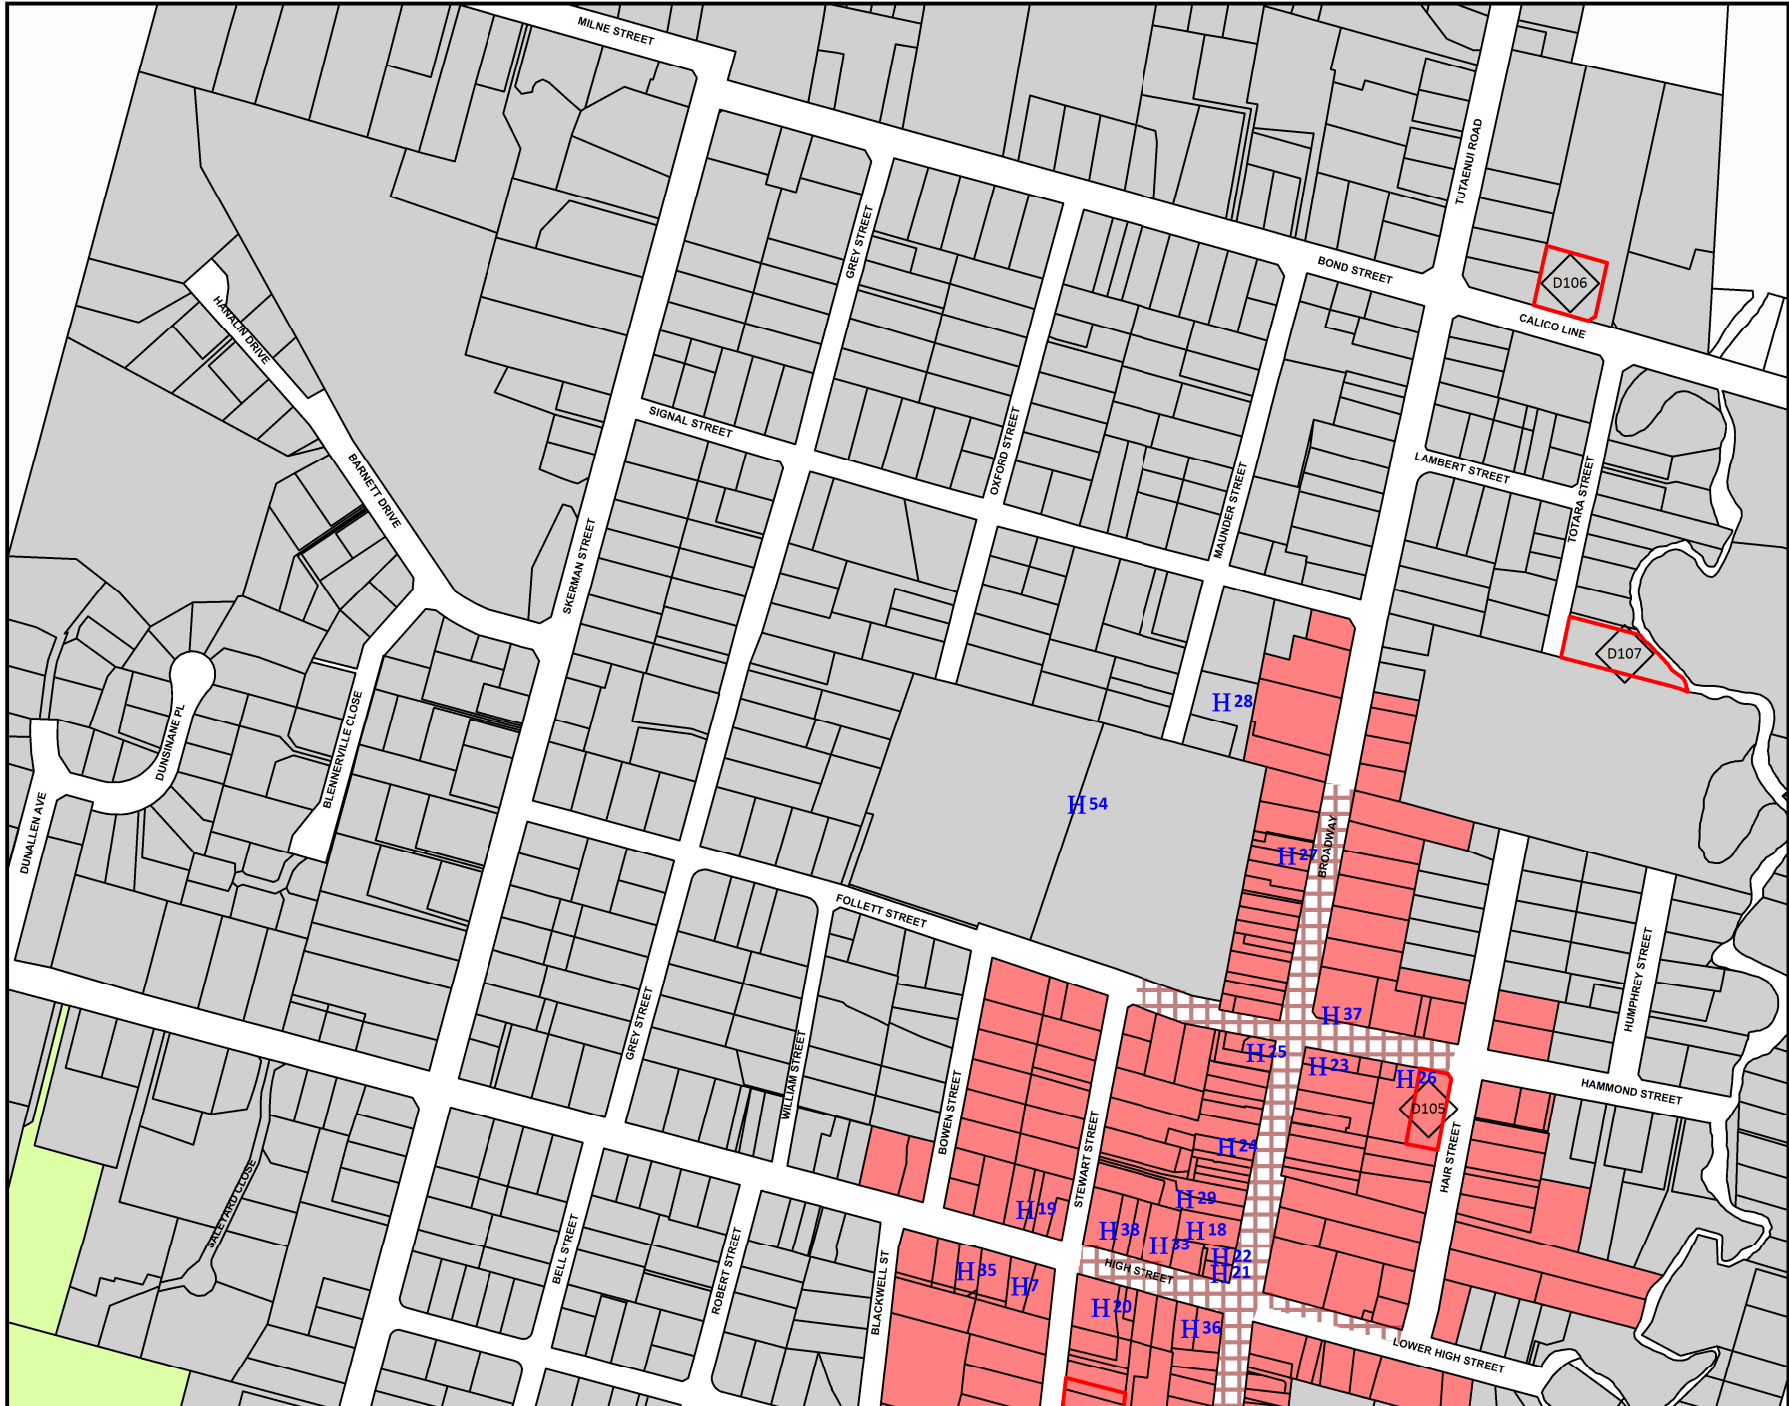

Rangitikei
U S O P O I T I K E I ...

Rangitikei District Plan

78	79	11
81	82	83
86	87	88

Scale: 1:5,000

Cadastral Information is sourced from LINZ data. Crown Copyright Reserved.

82
Marton