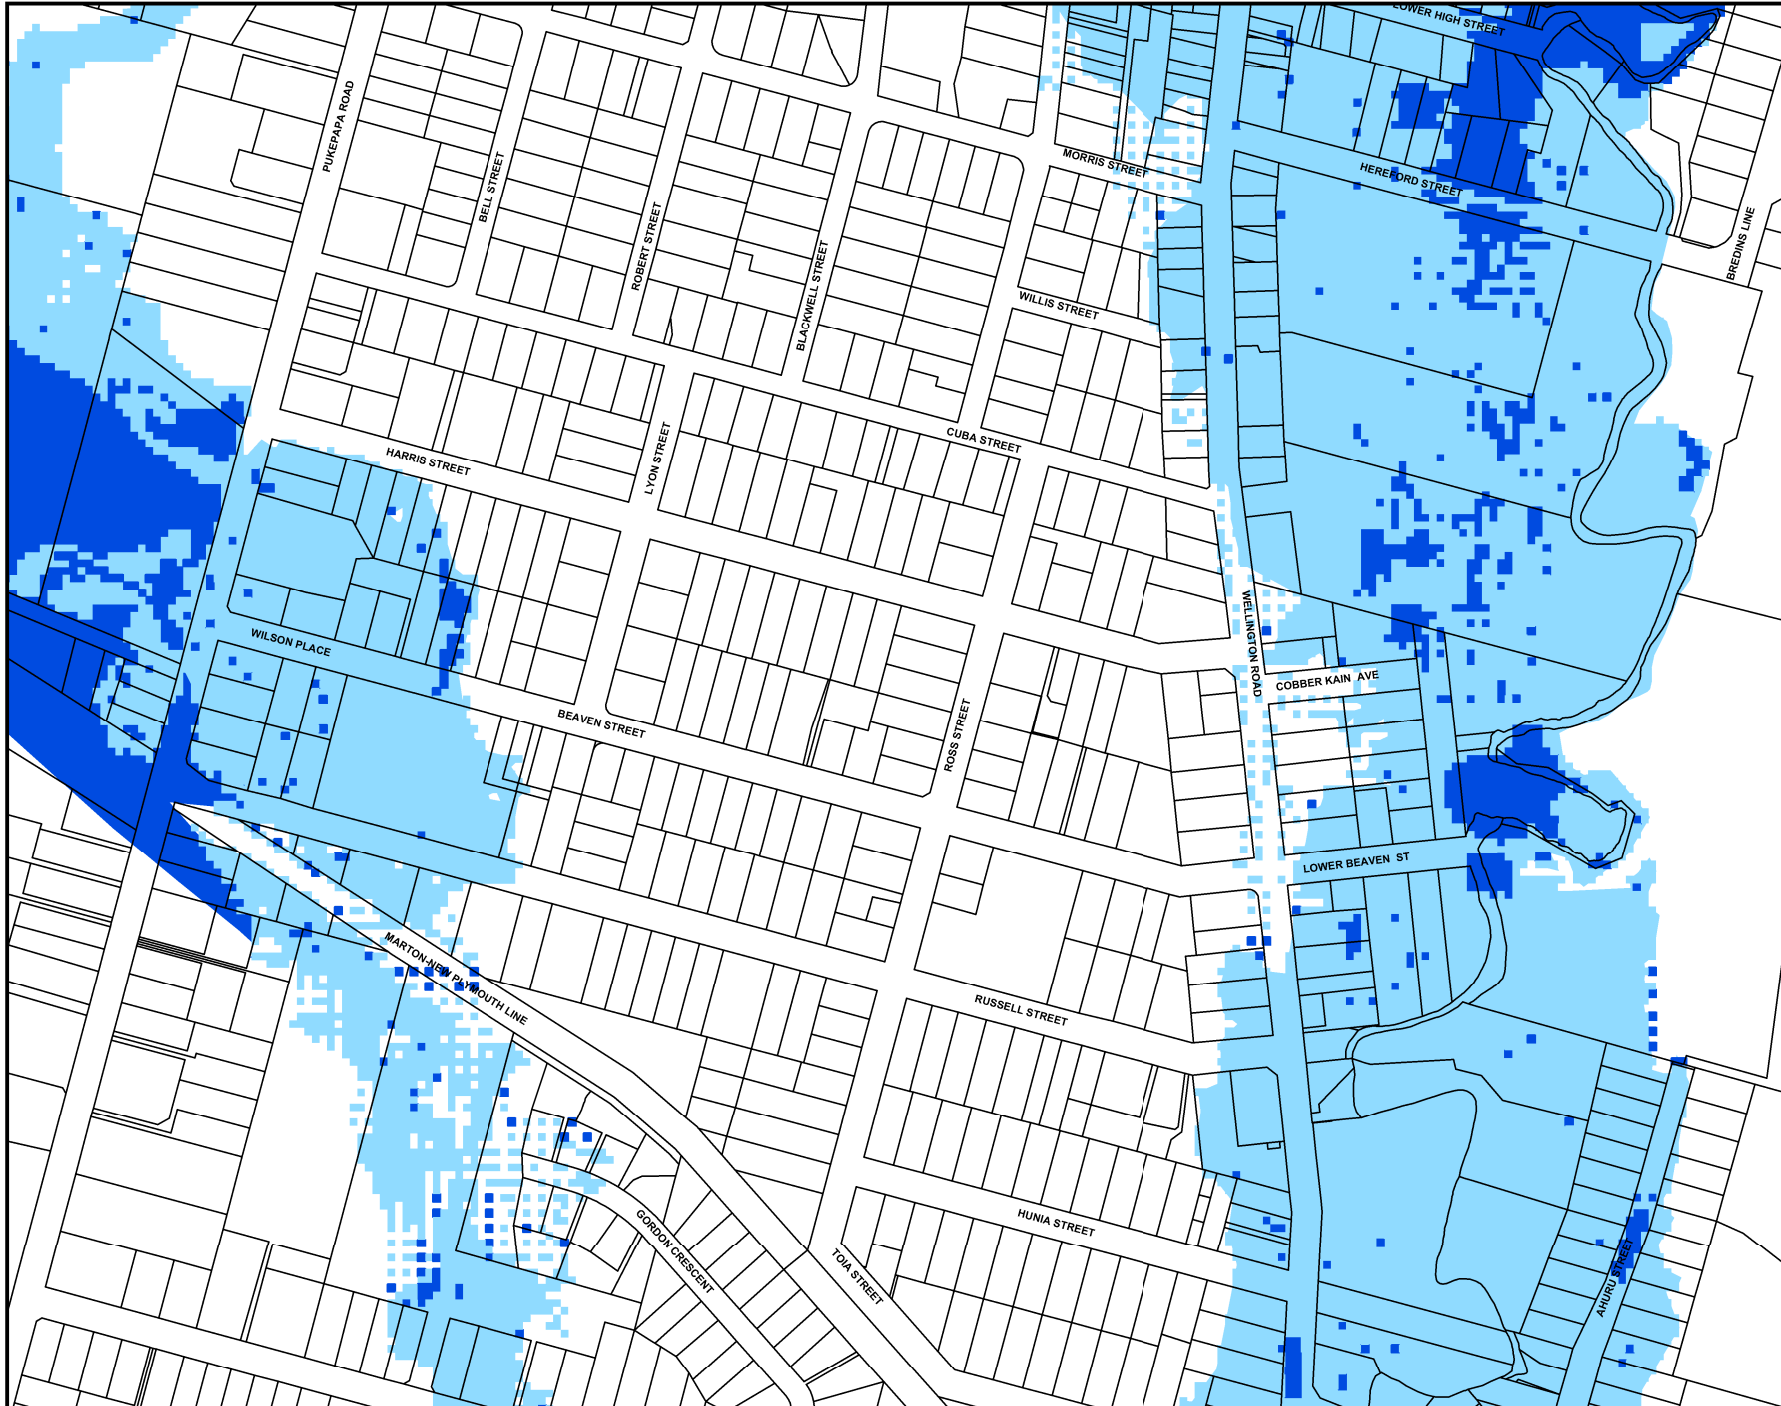

Rangitikei
Ukūpaiti...

Rangitikei District Plan

81	82	83
86	87	88
91	92	93

Scale: 1:5,000

Cadastral Information is sourced from LINZ data. Crown Copyright Reserved.

87
Marton