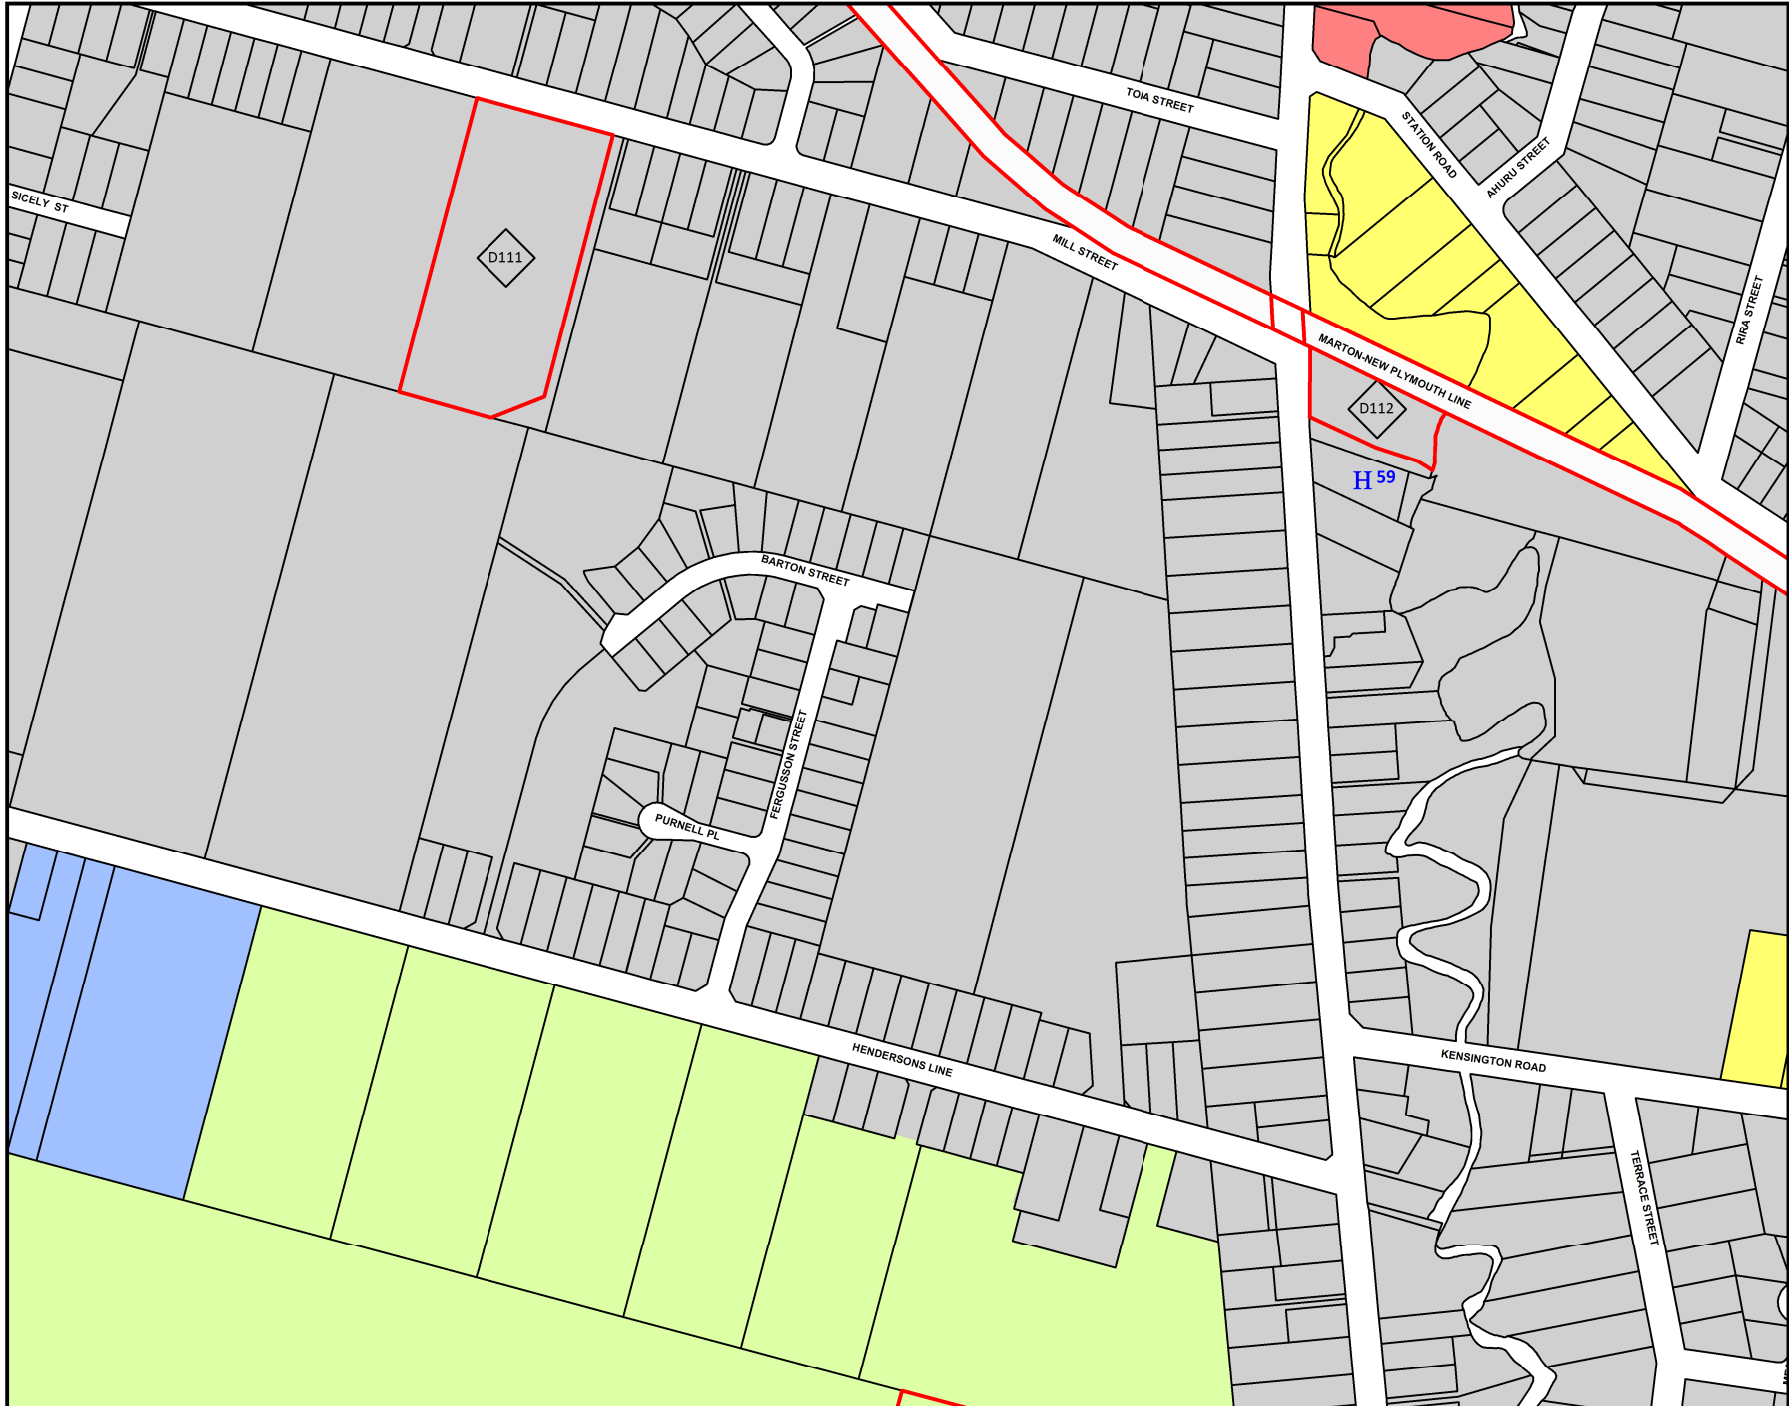

Rangitikei
U Kaitiaki...

Rangitikei District Plan

85	86	87
90	91	92
95	96	97

Scale: 1:5,000

Cadastral Information is sourced from LINZ data. Crown Copyright Reserved.

91
Marton

Rangitikei
U Kaitiaki...

Rangitikei District Plan

85	86	87
90	91	92
95	96	97

Scale: 1:5,000

Cadastral Information is sourced from LINZ data. Crown Copyright Reserved.

91
Marton

Rangitikei
Uspouitv...

Rangitikei District Plan

86	87	88
91	92	93
96	97	98

Scale: 1:5,000

Cadastral Information is sourced from LINZ data. Crown Copyright Reserved.

92
Marton

Rangitikei
Uspouitv...

Rangitikei District Plan

86	87	88
91	92	93
96	97	98

Scale: 1:5,000

Cadastral Information is sourced from LINZ data. Crown Copyright Reserved.