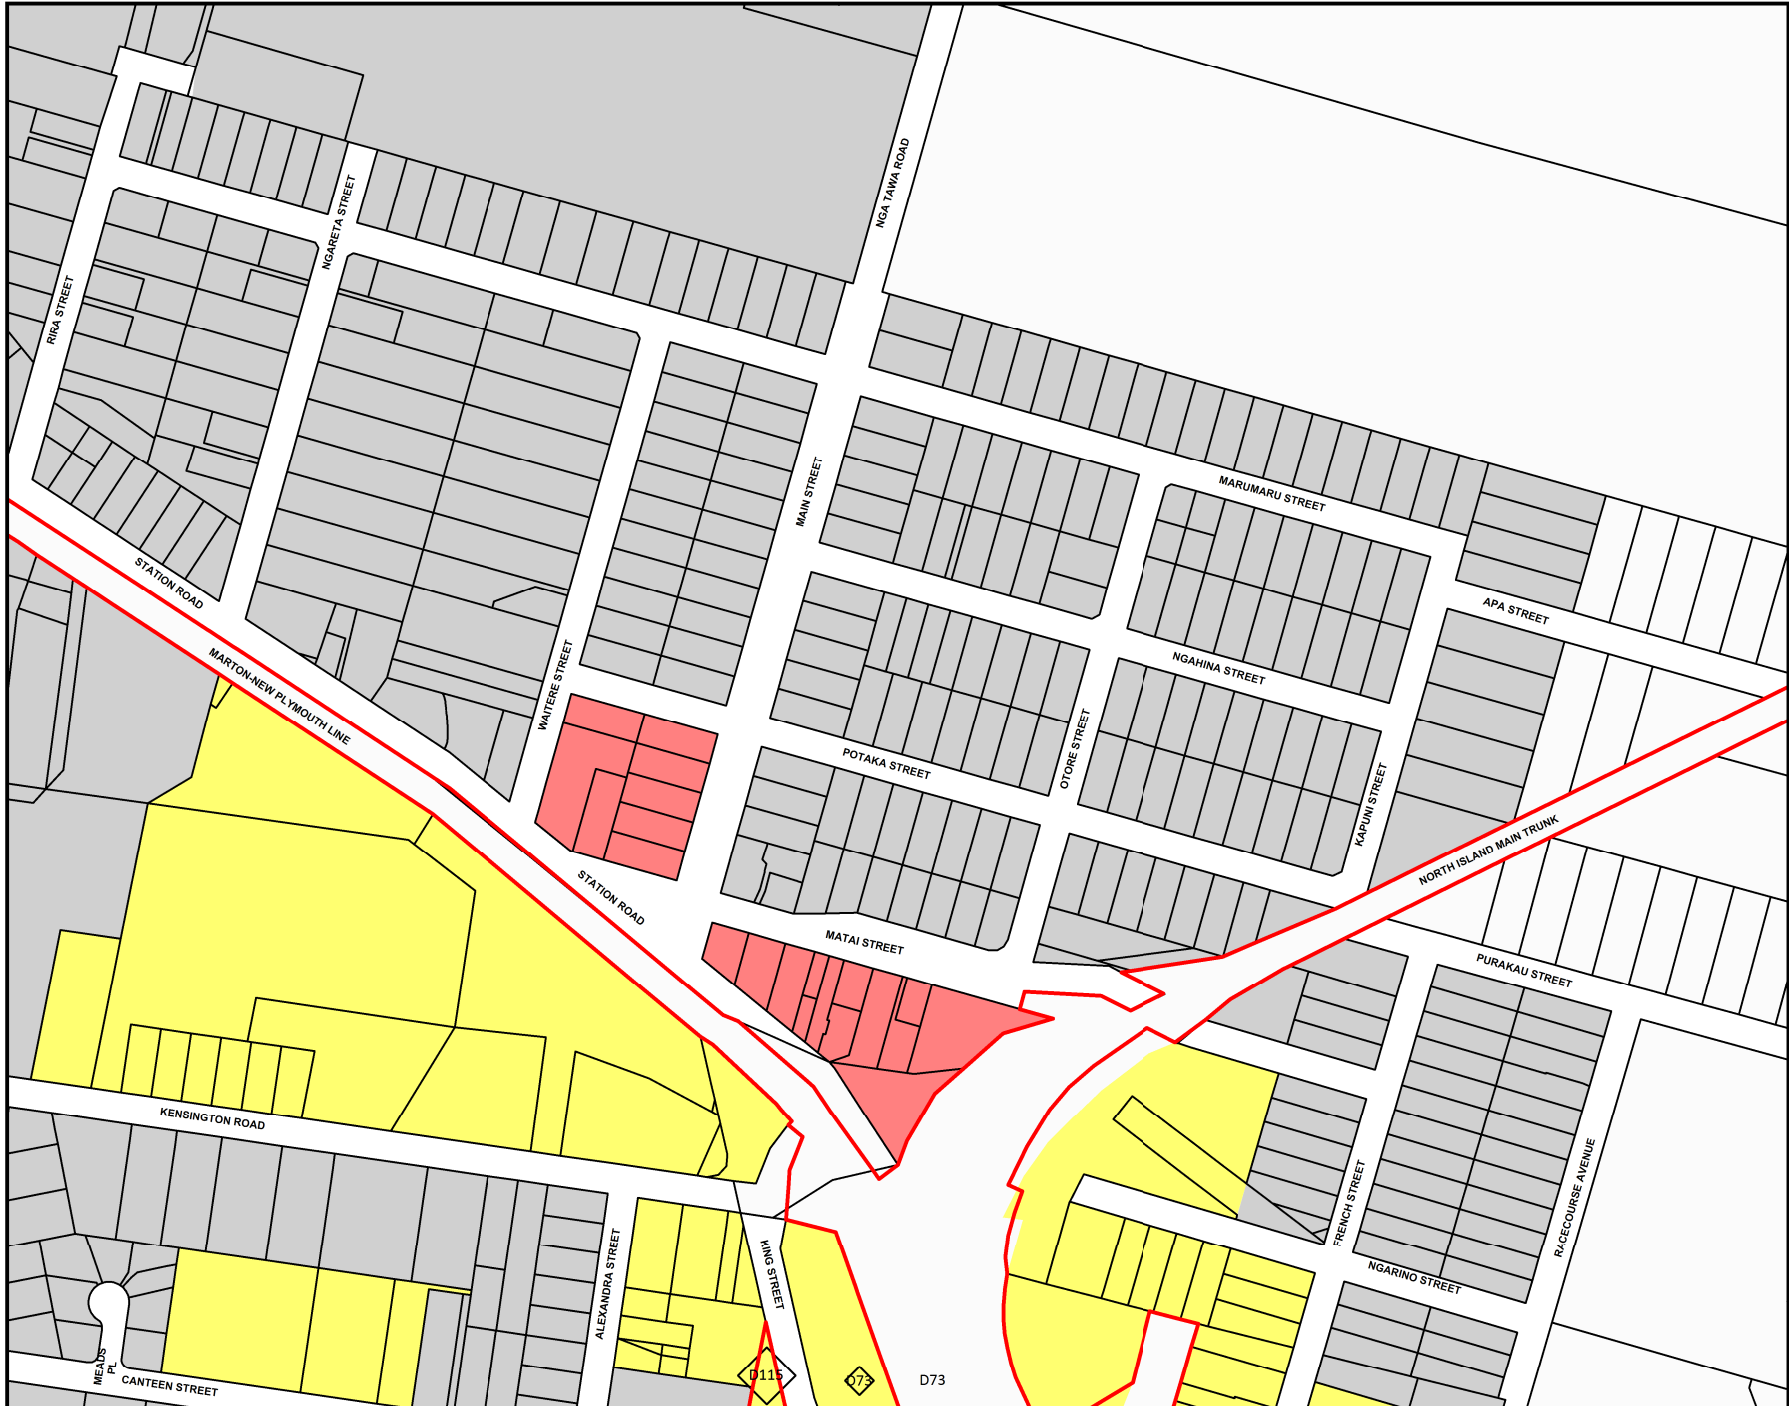

Rangitikei
Uspouitv...

Rangitikei District Plan

87	88	89
92	93	94
97	98	99

Scale: 1:5,000

Cadastral Information is sourced from LINZ data. Crown Copyright Reserved.

93
Marton