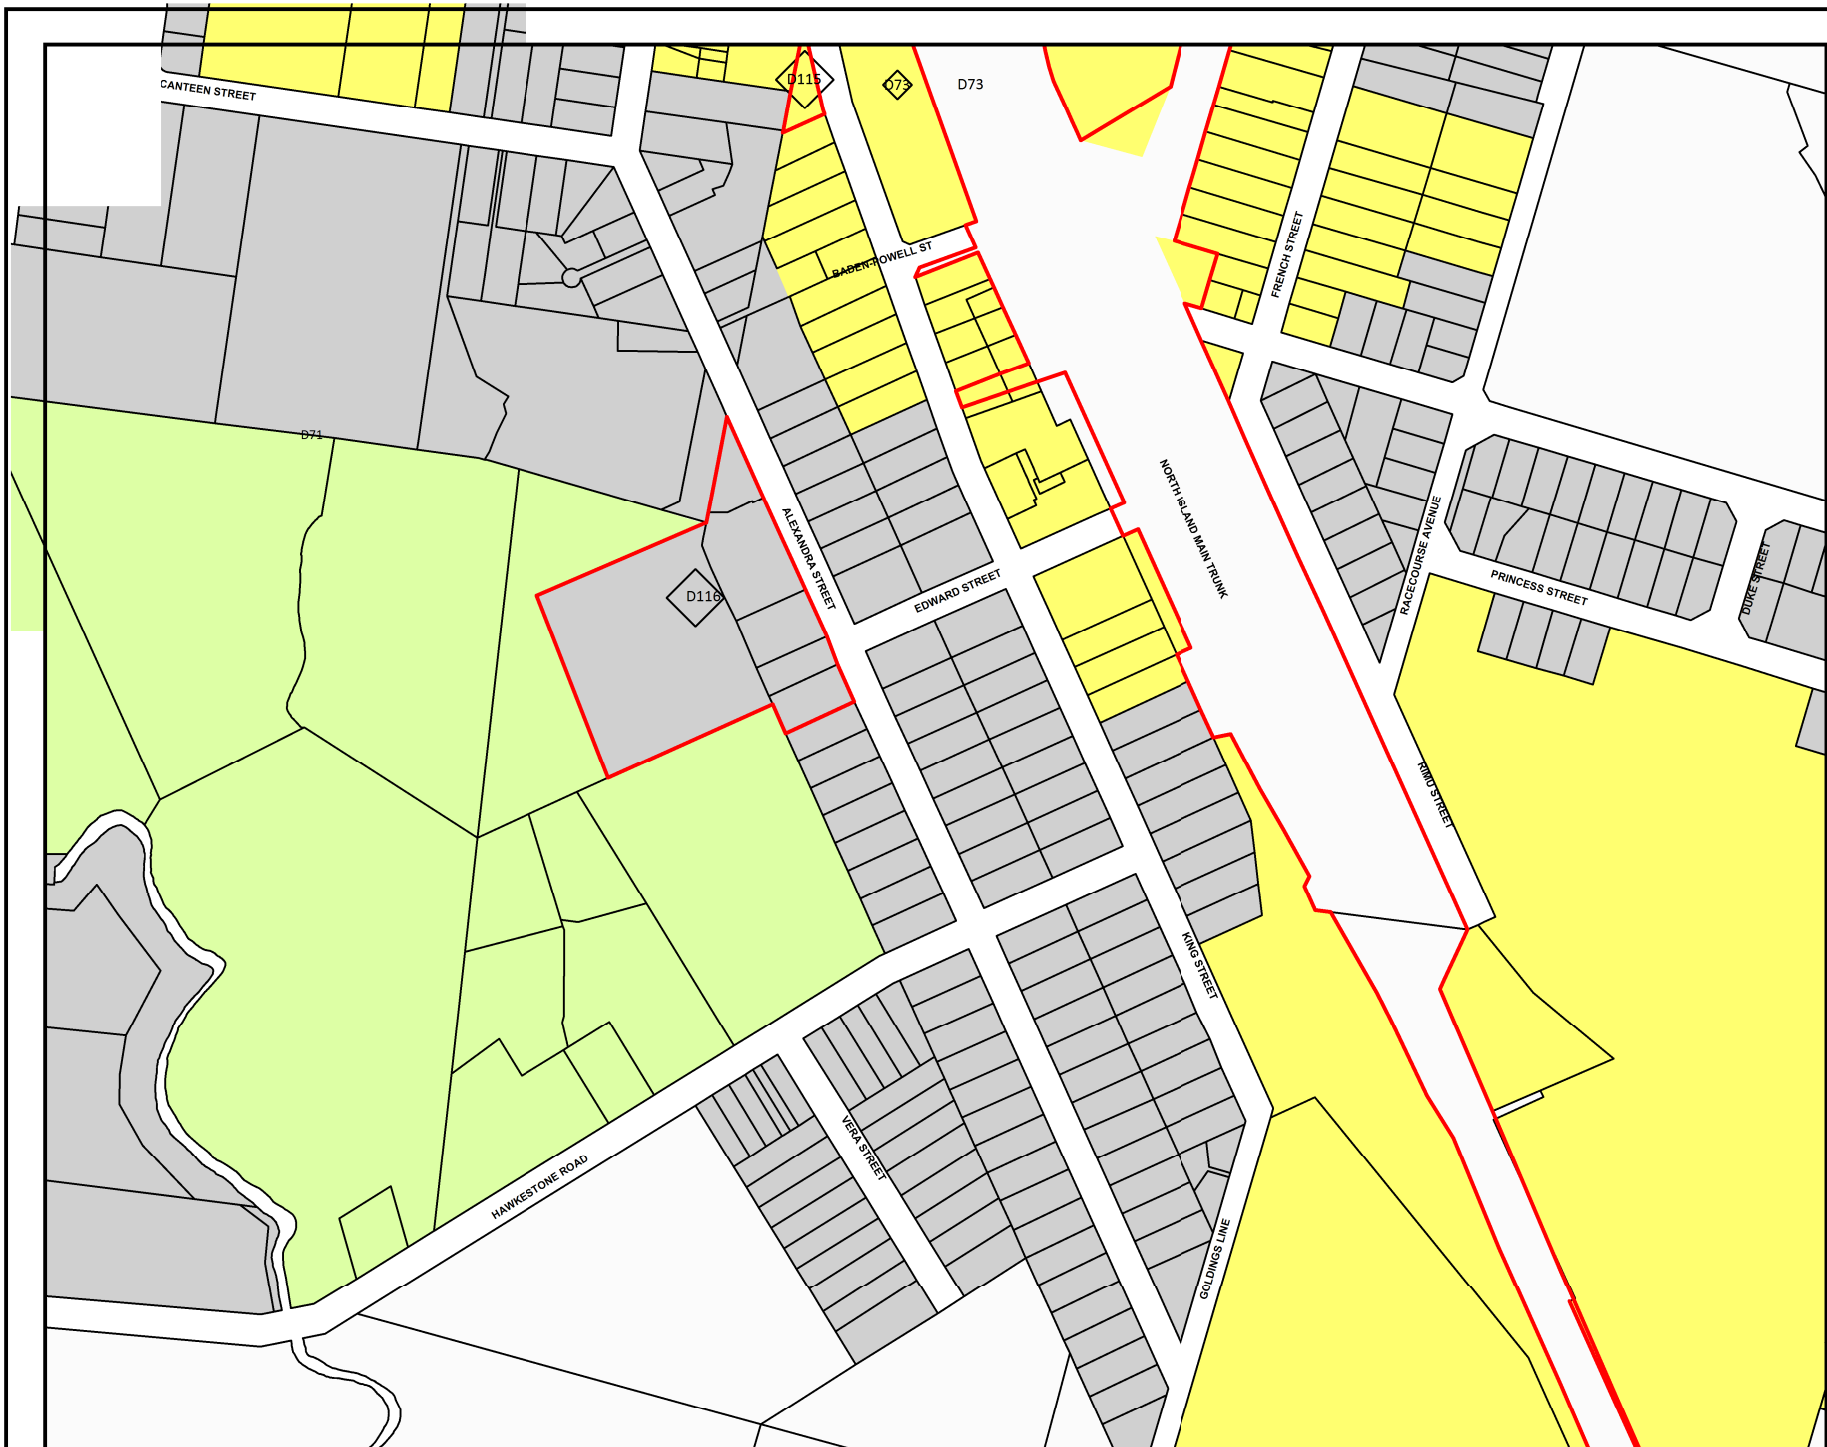

Scale: 1:5,000

Cadastral Information is sourced from LINZ data. Crown Copyright Reserved.

97

Marton

Rangitikei
U SPONGI...

Rangitikei District Plan

92	93	94
97	98	99
102	103	7

Scale: 1:5,000

Cadastral Information is sourced from LINZ data. Crown Copyright Reserved.

98
Marton

Rangitikei
Uspouitv...

Rangitikei District Plan

92	93	94
97	98	99
102	103	7

Scale: 1:5,000

Cadastral Information is sourced from LINZ data. Crown Copyright Reserved.