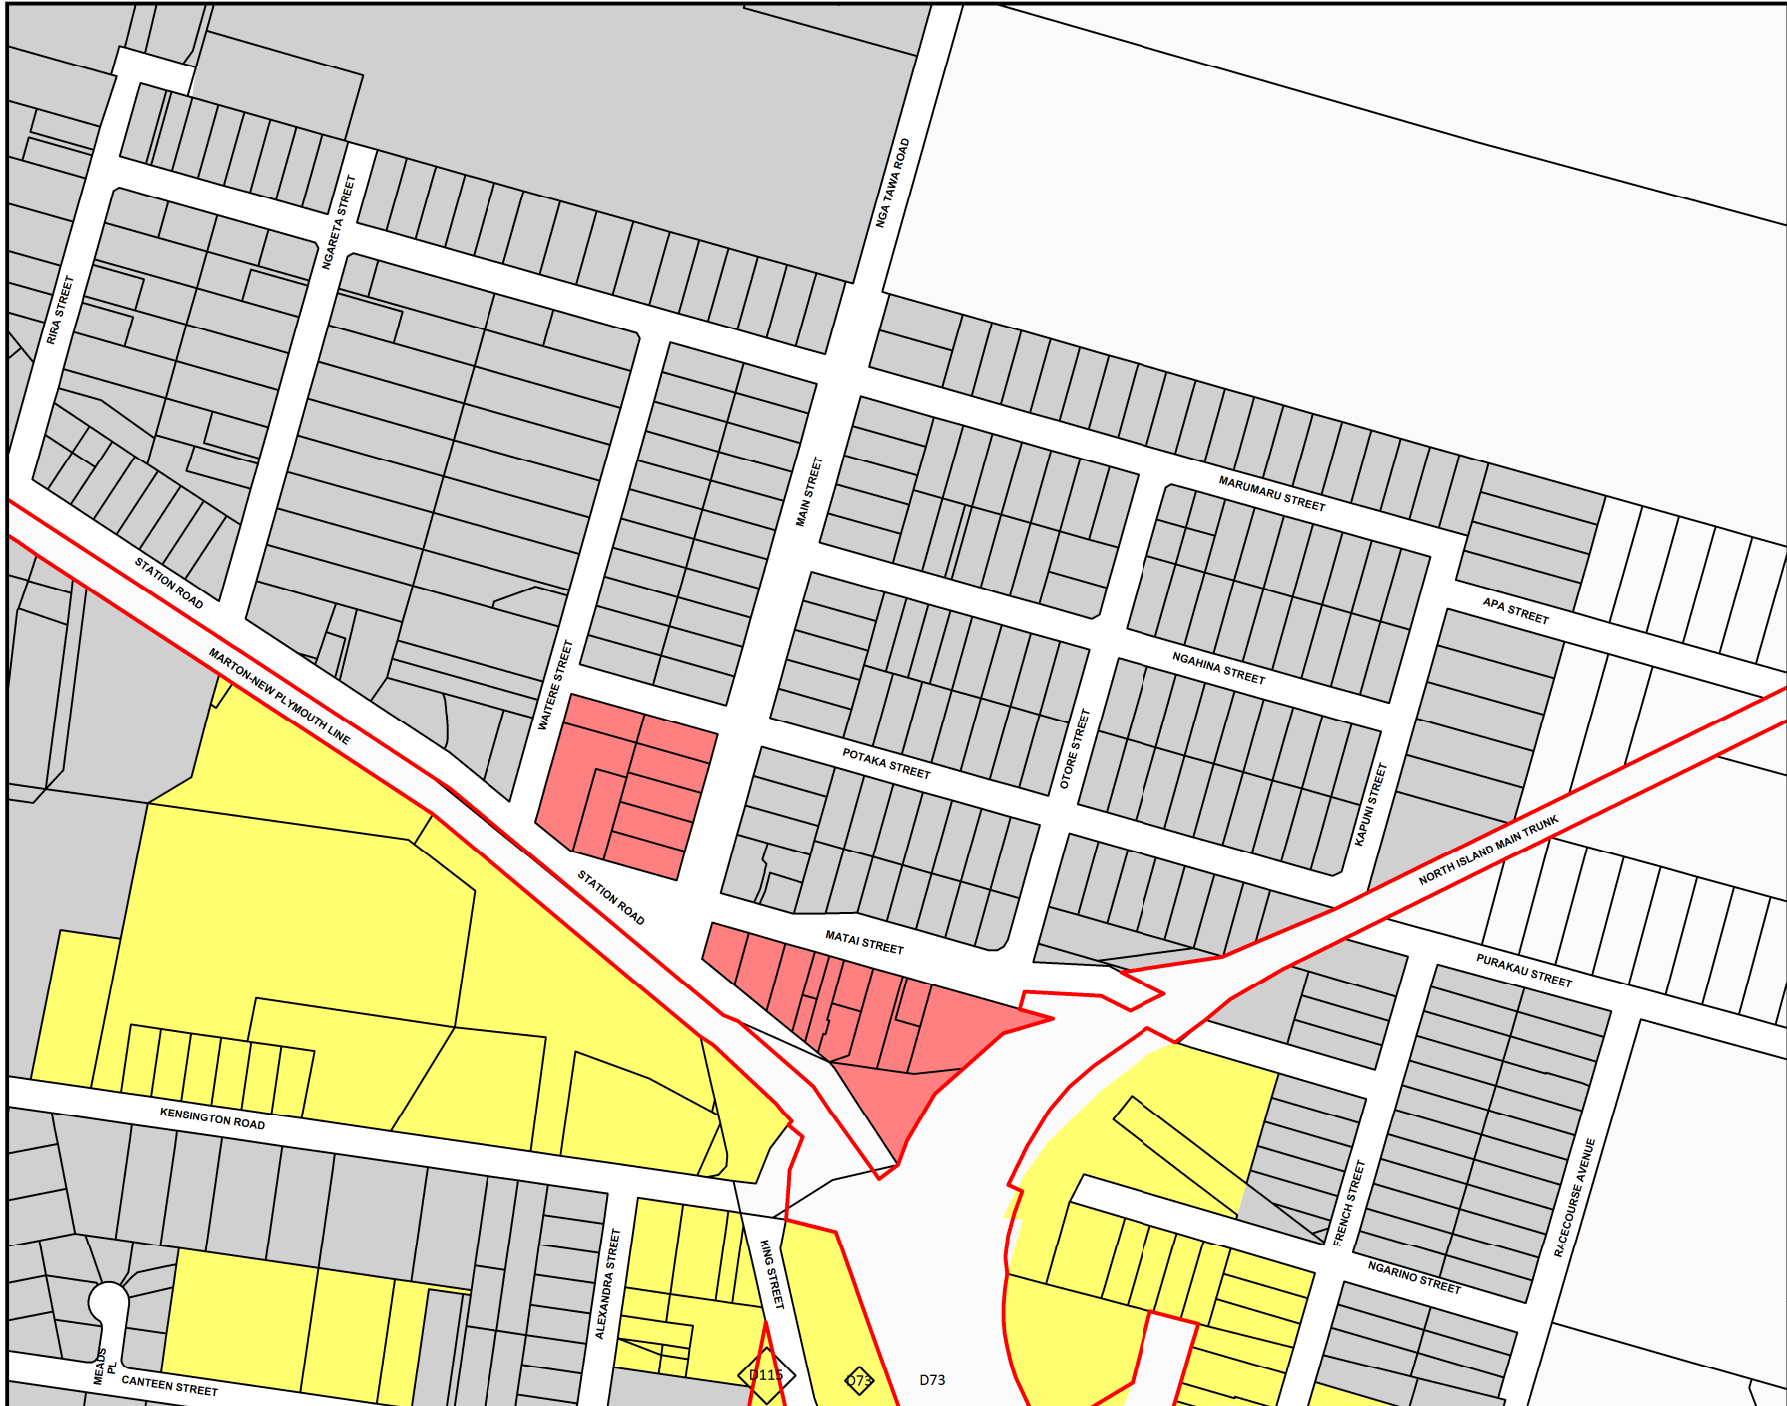

Rangitikei
Uspouitv...

Rangitikei District Plan

87	88	89
92	93	94
97	98	99

Scale: 1:5,000

Cadastral Information is sourced from LINZ data. Crown Copyright Reserved.

93
Marton