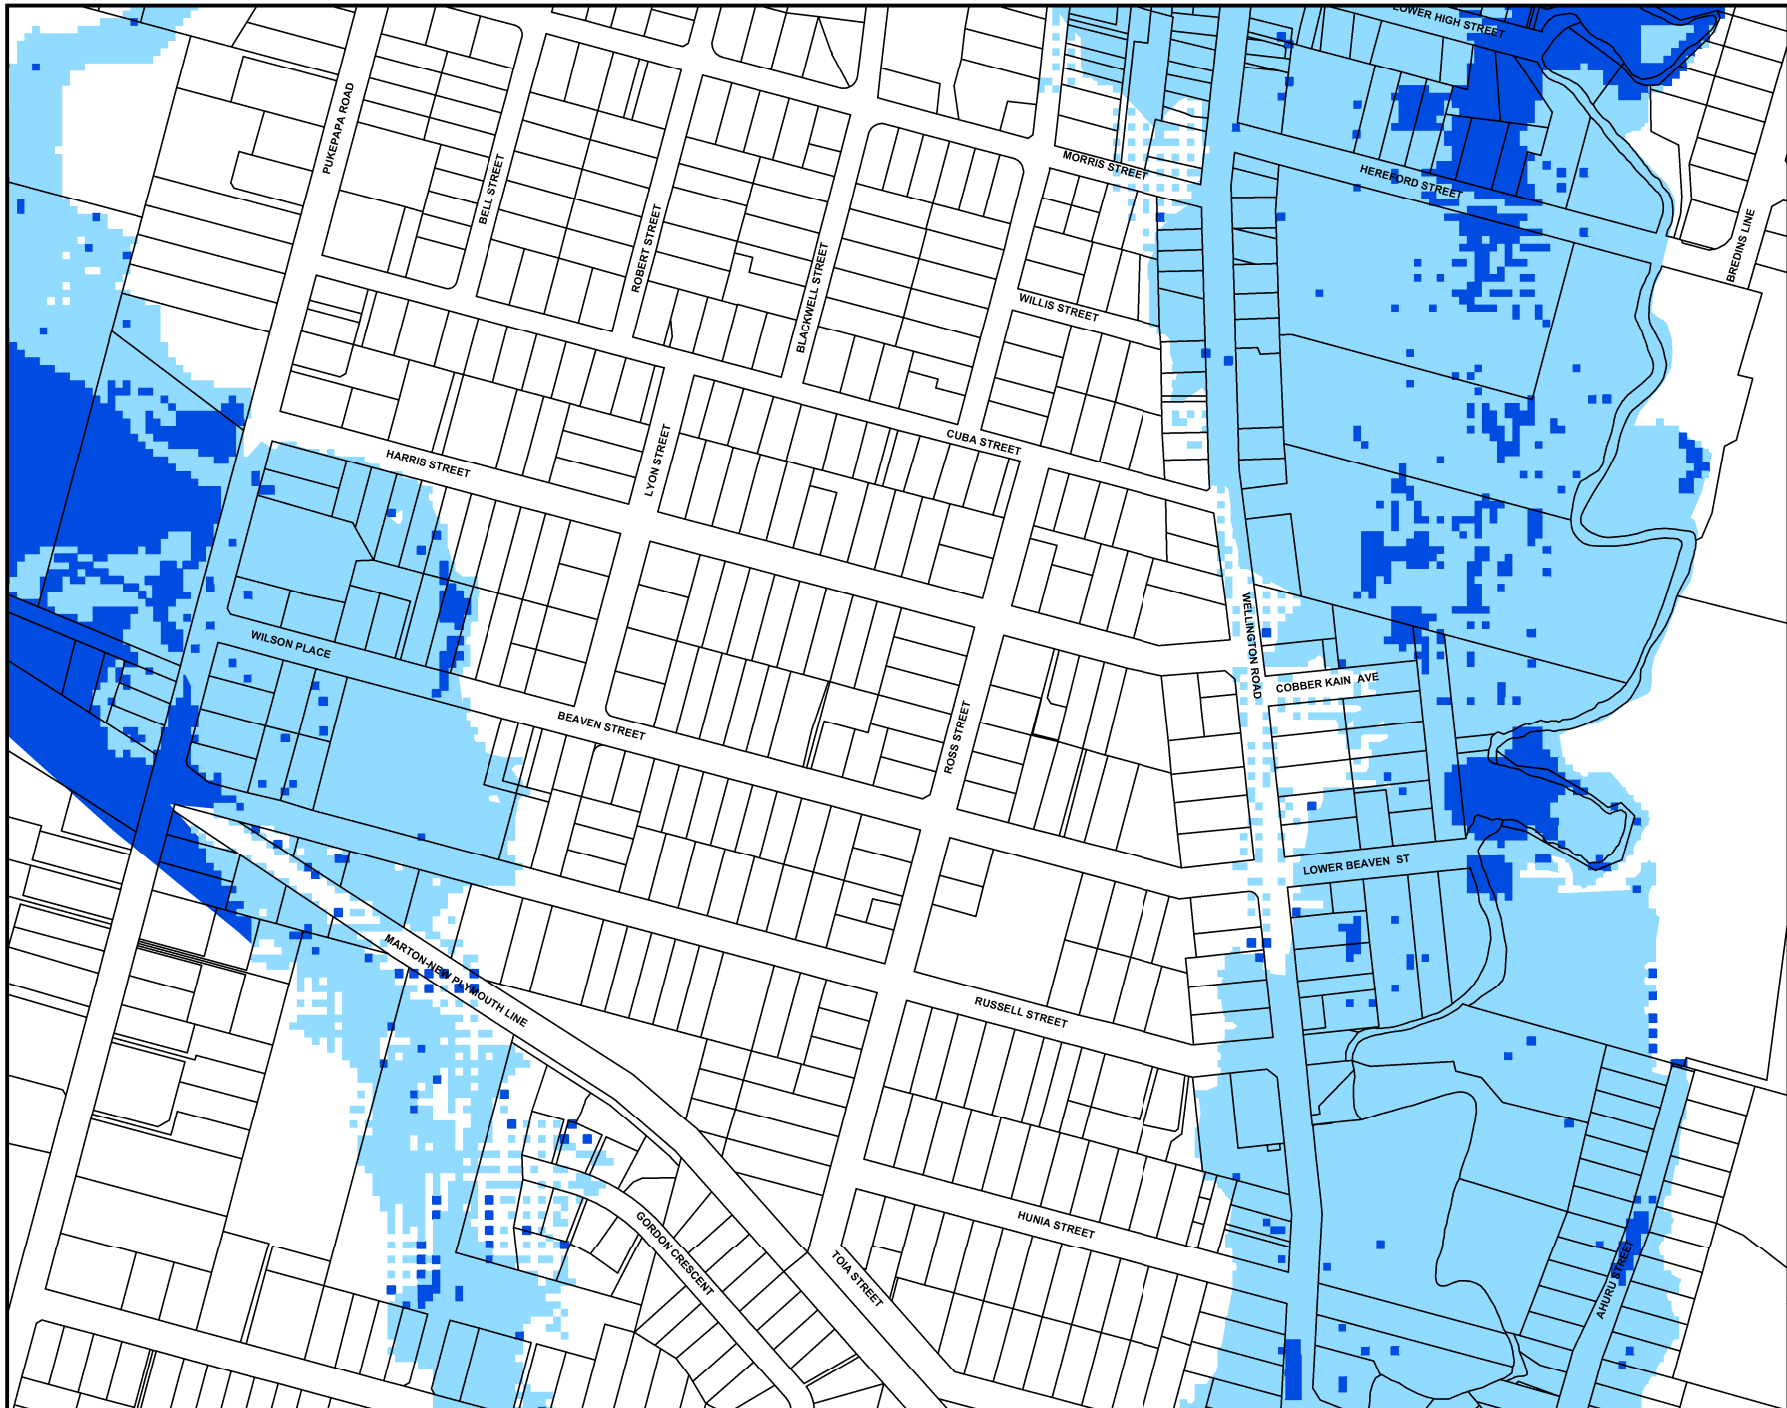

Rangitikei
Ukūpaiti...

Rangitikei District Plan

81	82	83
86	87	88
91	92	93

Scale: 1:5,000

Cadastral Information is sourced from LINZ data. Crown Copyright Reserved.

87
Marton