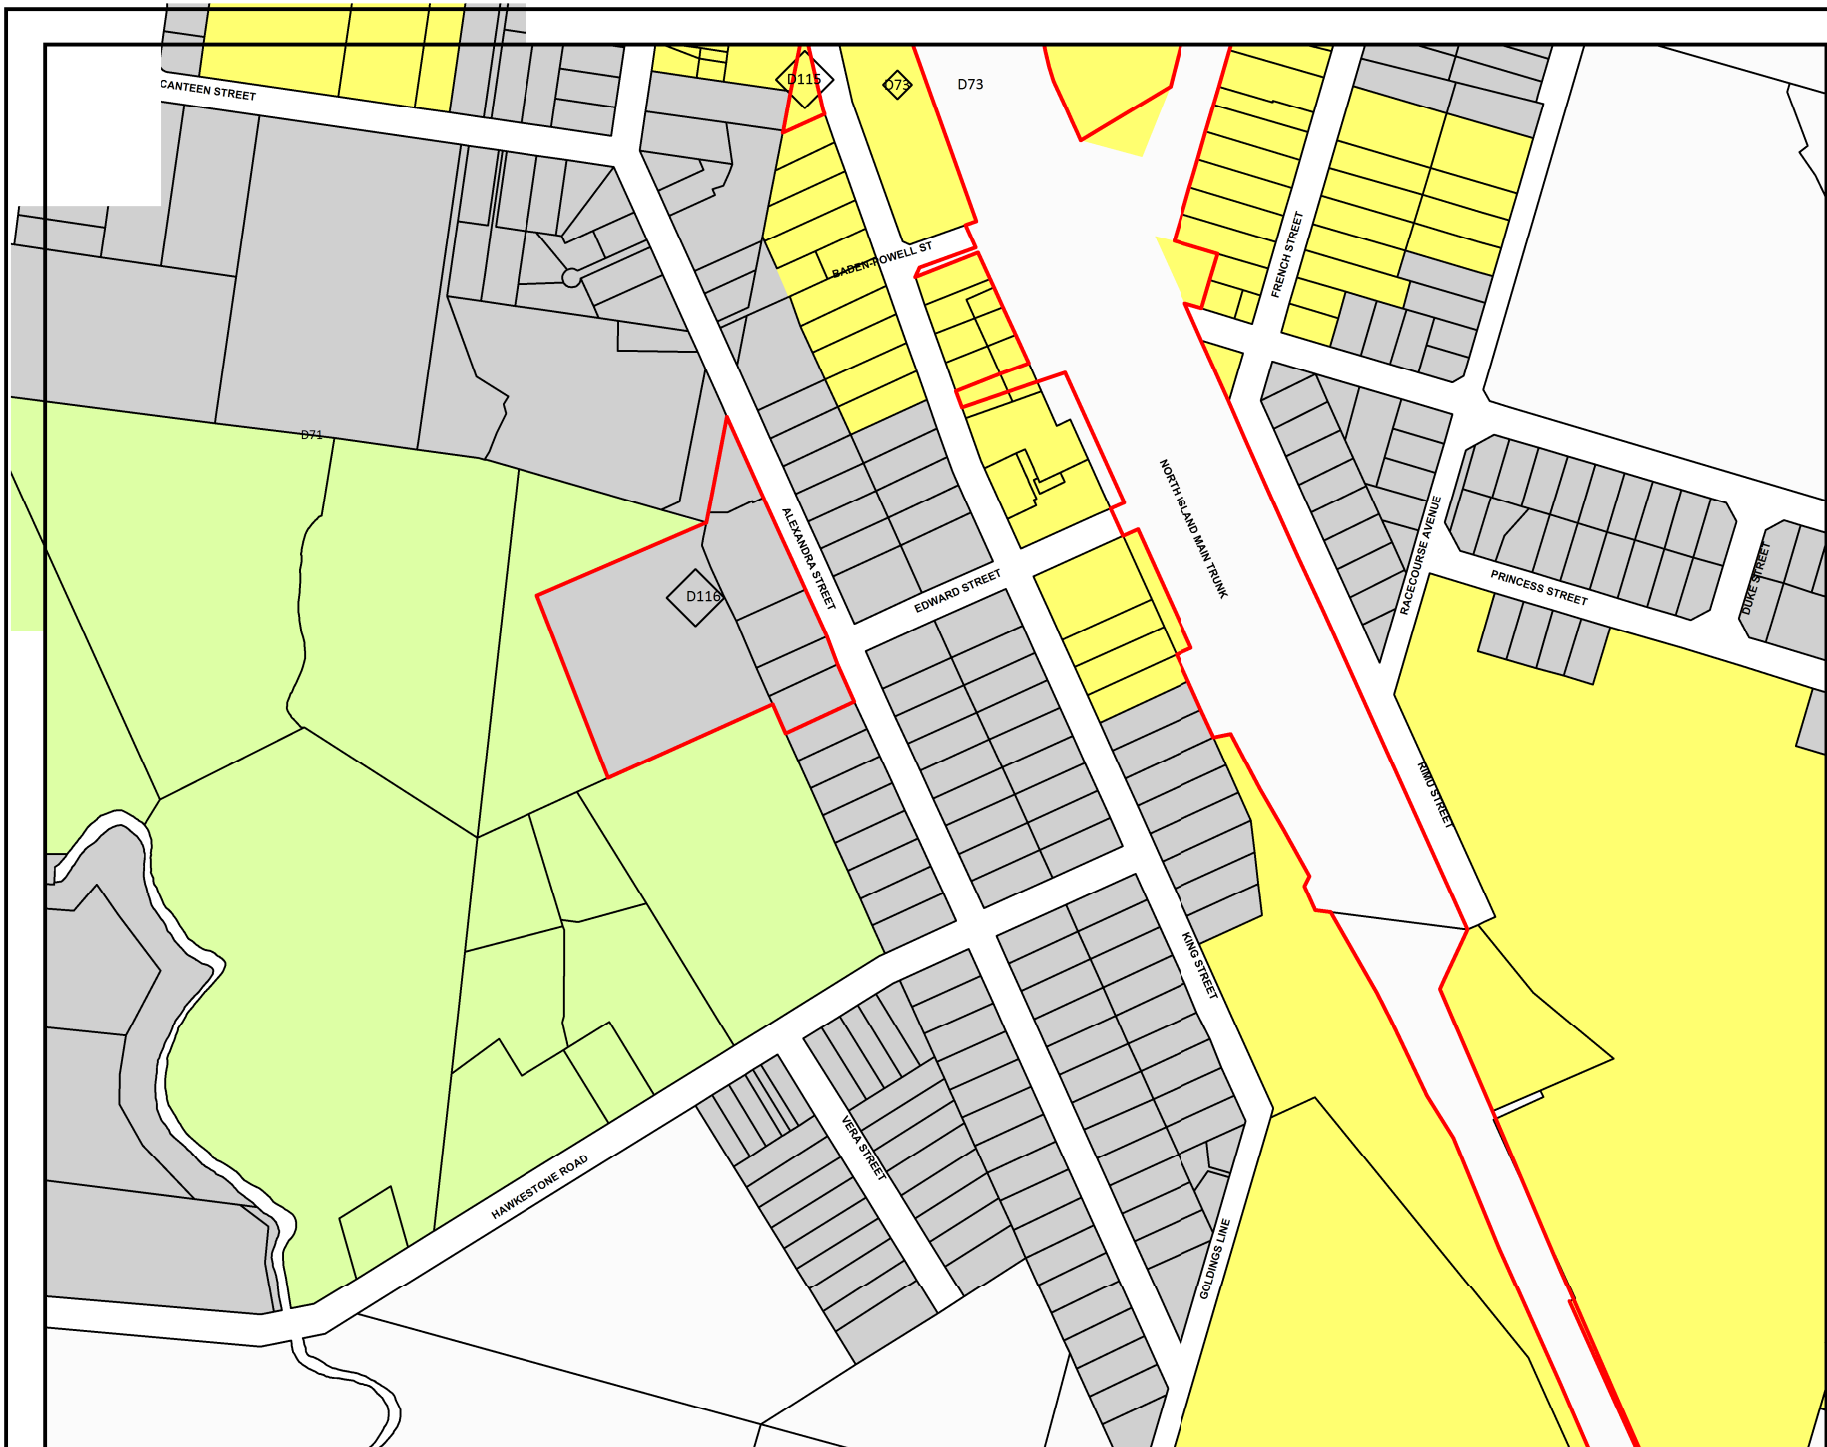

Scale: 1:5,000

Cadastral Information is sourced from LINZ data. Crown Copyright Reserved.

97

Marton

Rangitikei
U SPONGI...

Rangitikei District Plan

92	93	94
97	98	99
102	103	7

Scale: 1:5,000