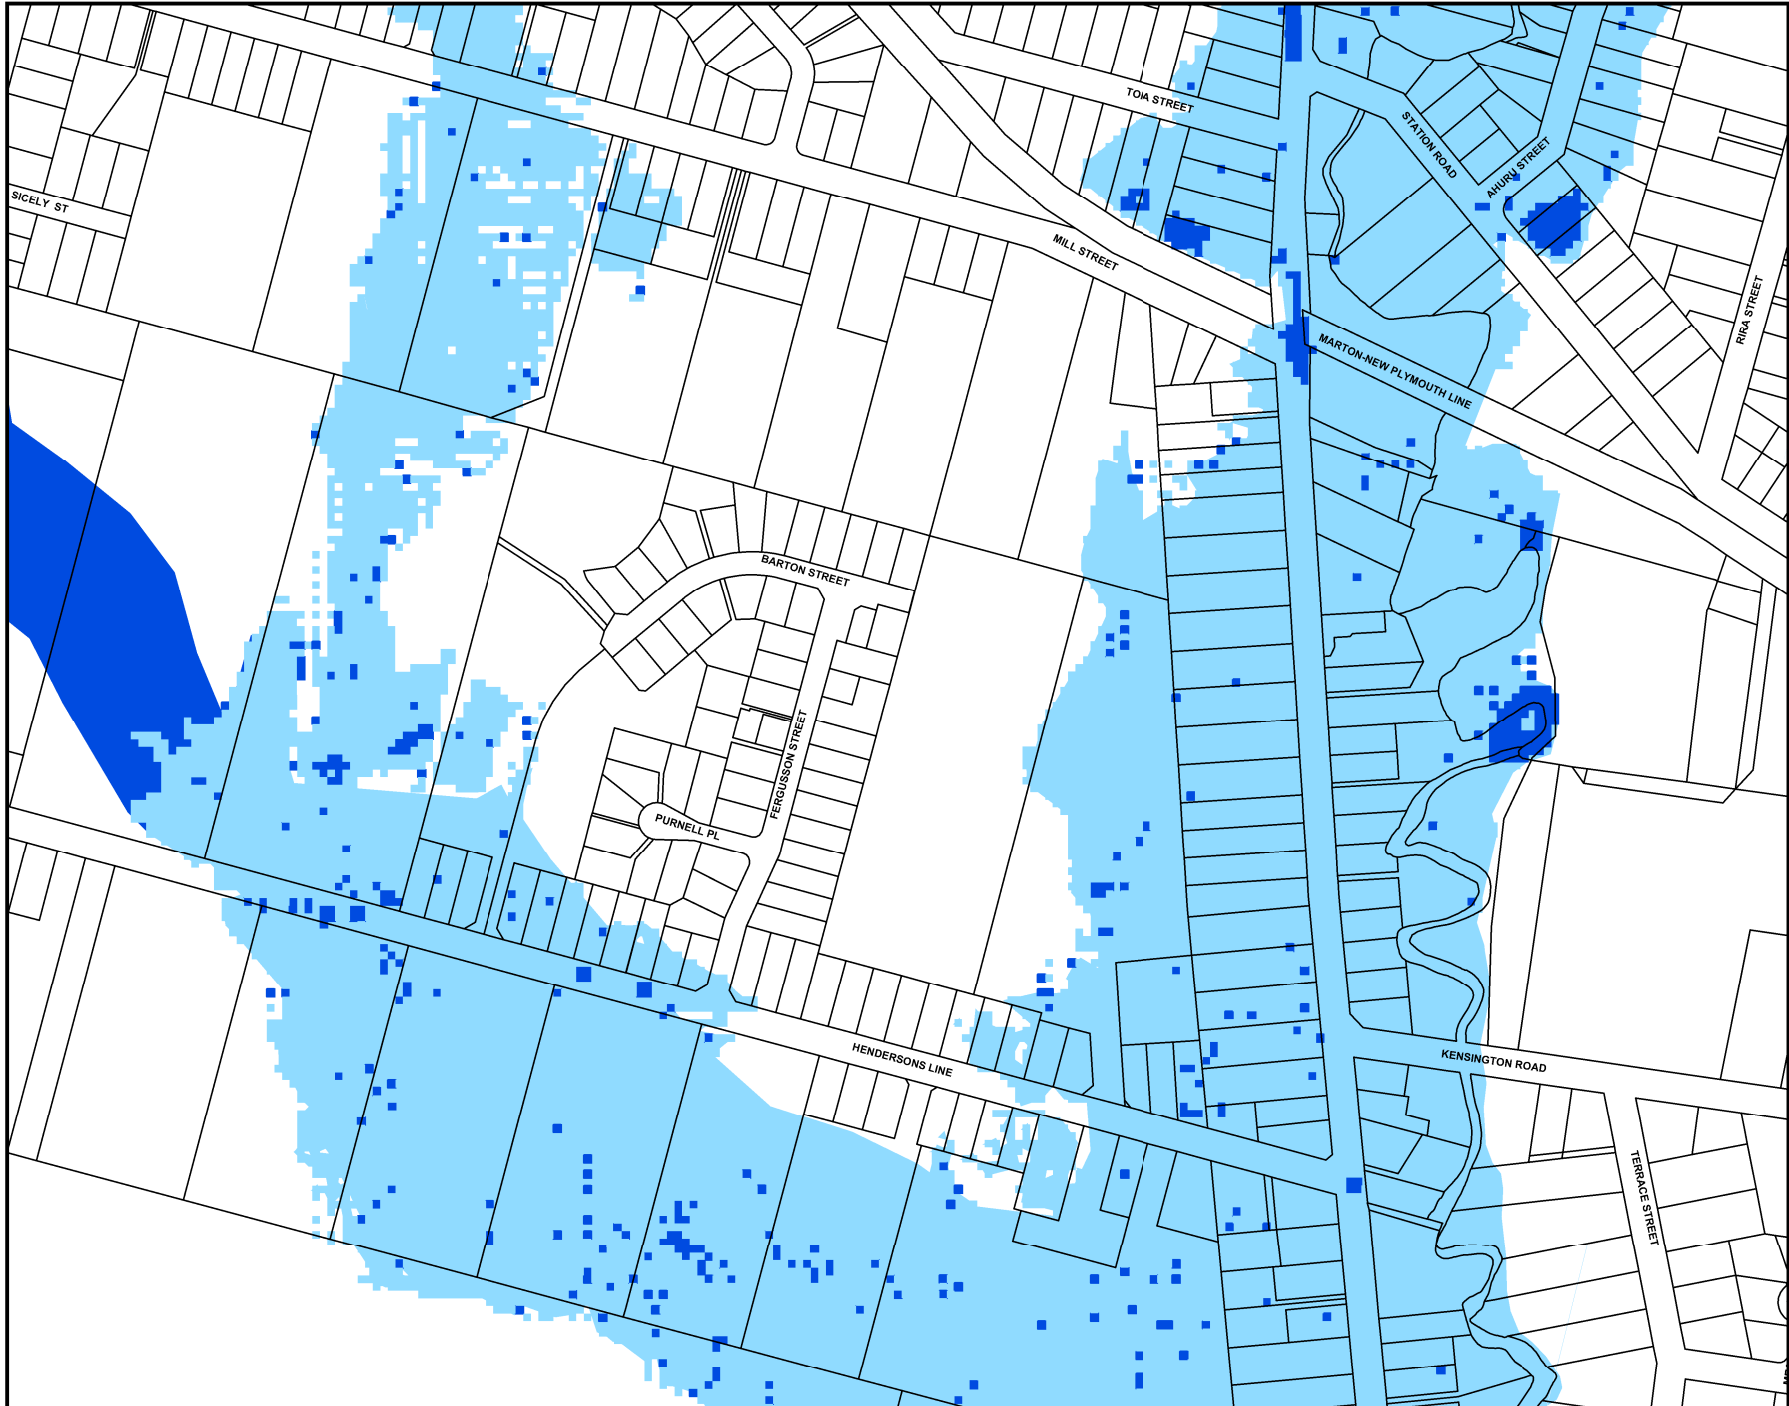

86	87	88
91	92	93
96	97	98

Scale: 1:5,000

Cadastral Information is sourced from LINZ data. Crown Copyright Reserved.

92
Marton

Rangitikei
Uspouitv...

Rangitikei District Plan

86	87	88
91	92	93
96	97	98

Scale: 1:5,000