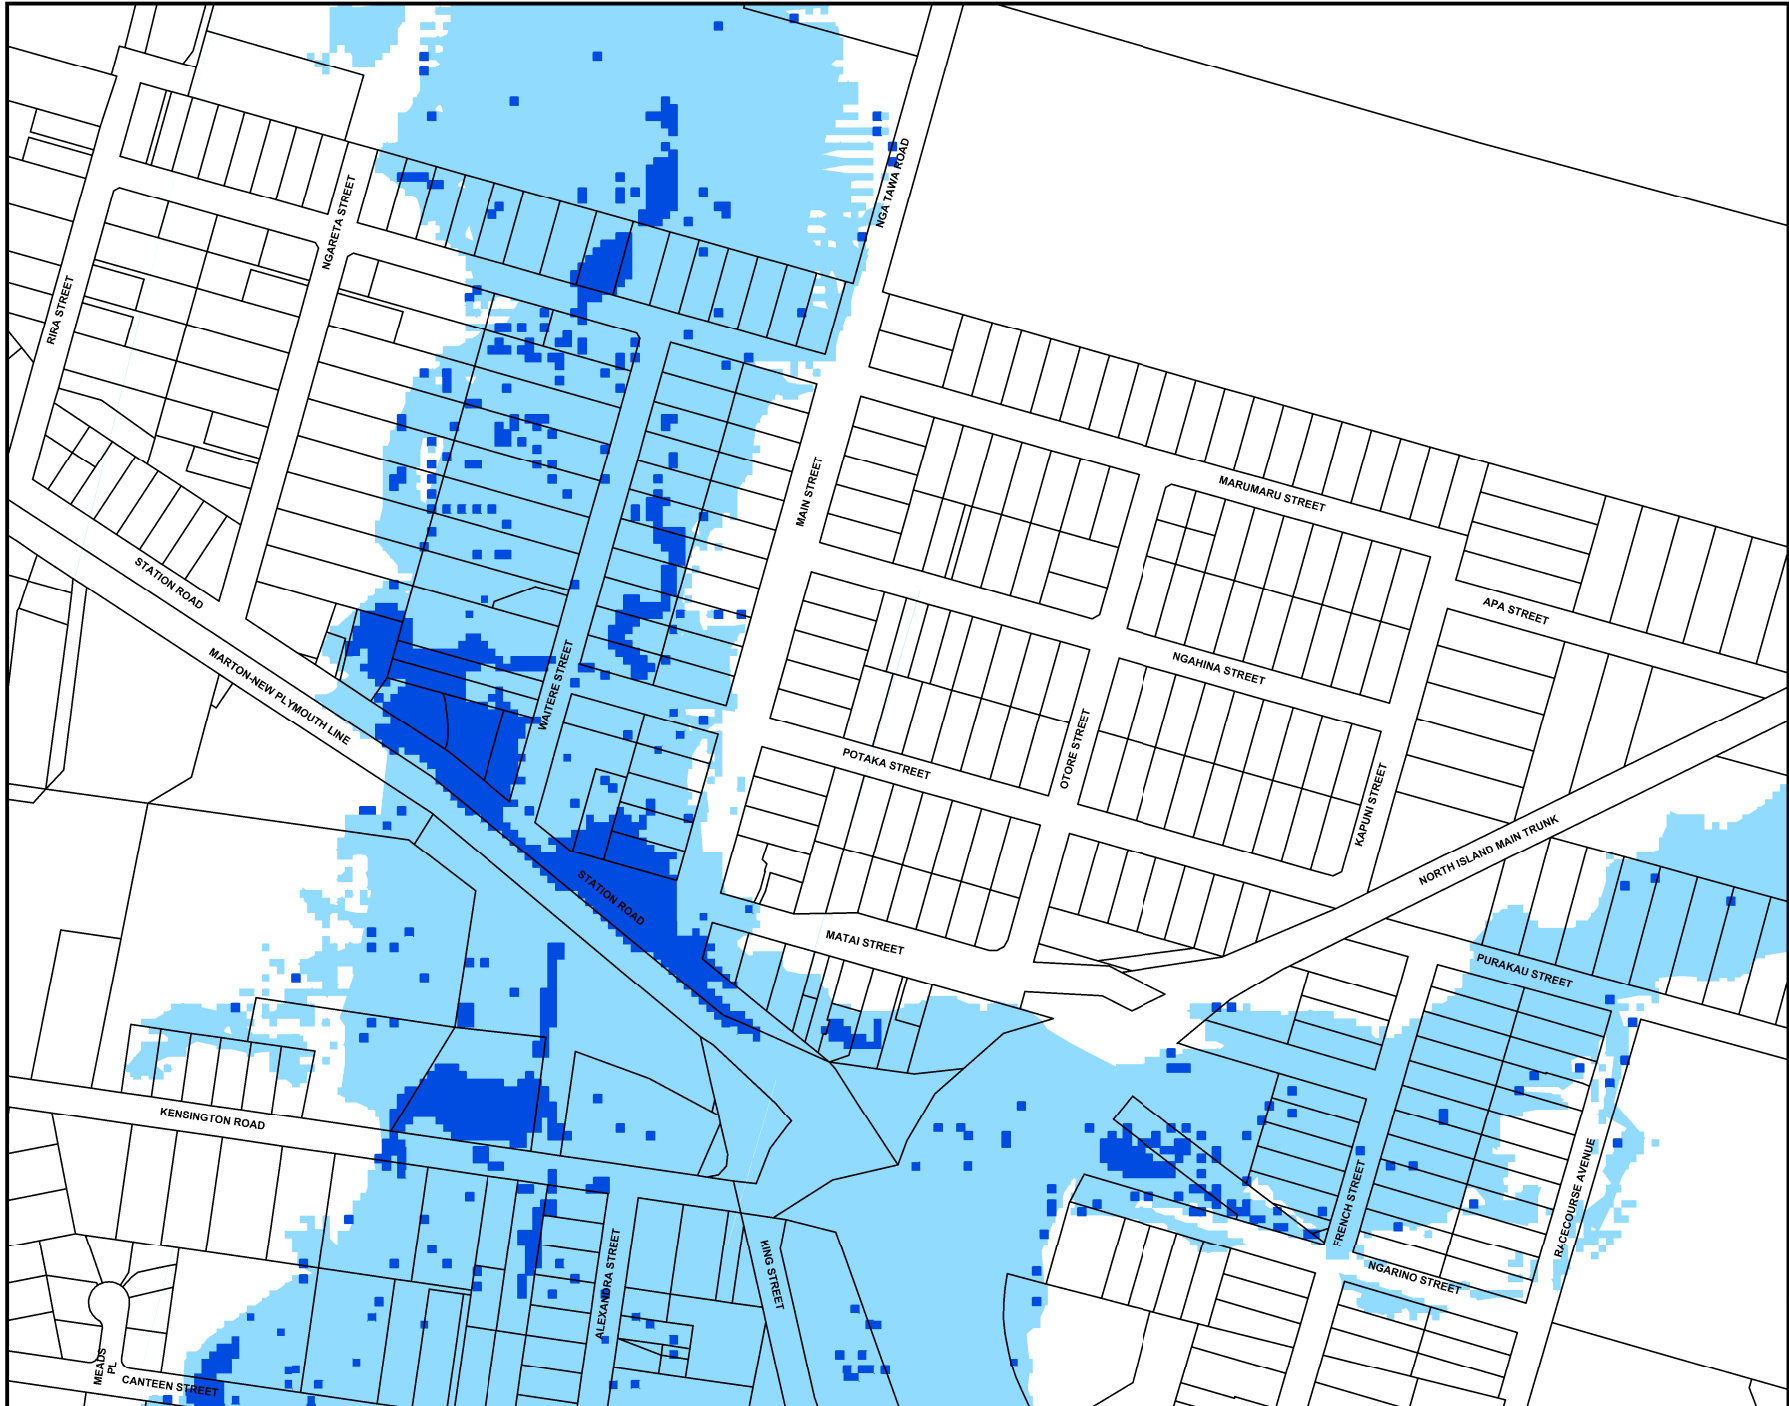

Rangitikei
U SPOKIT...

Rangitikei District Plan

87	88	89
92	93	94
97	98	99

Scale: 1:5,000

Cadastral Information is sourced from LINZ data. Crown Copyright Reserved.

93
Marton