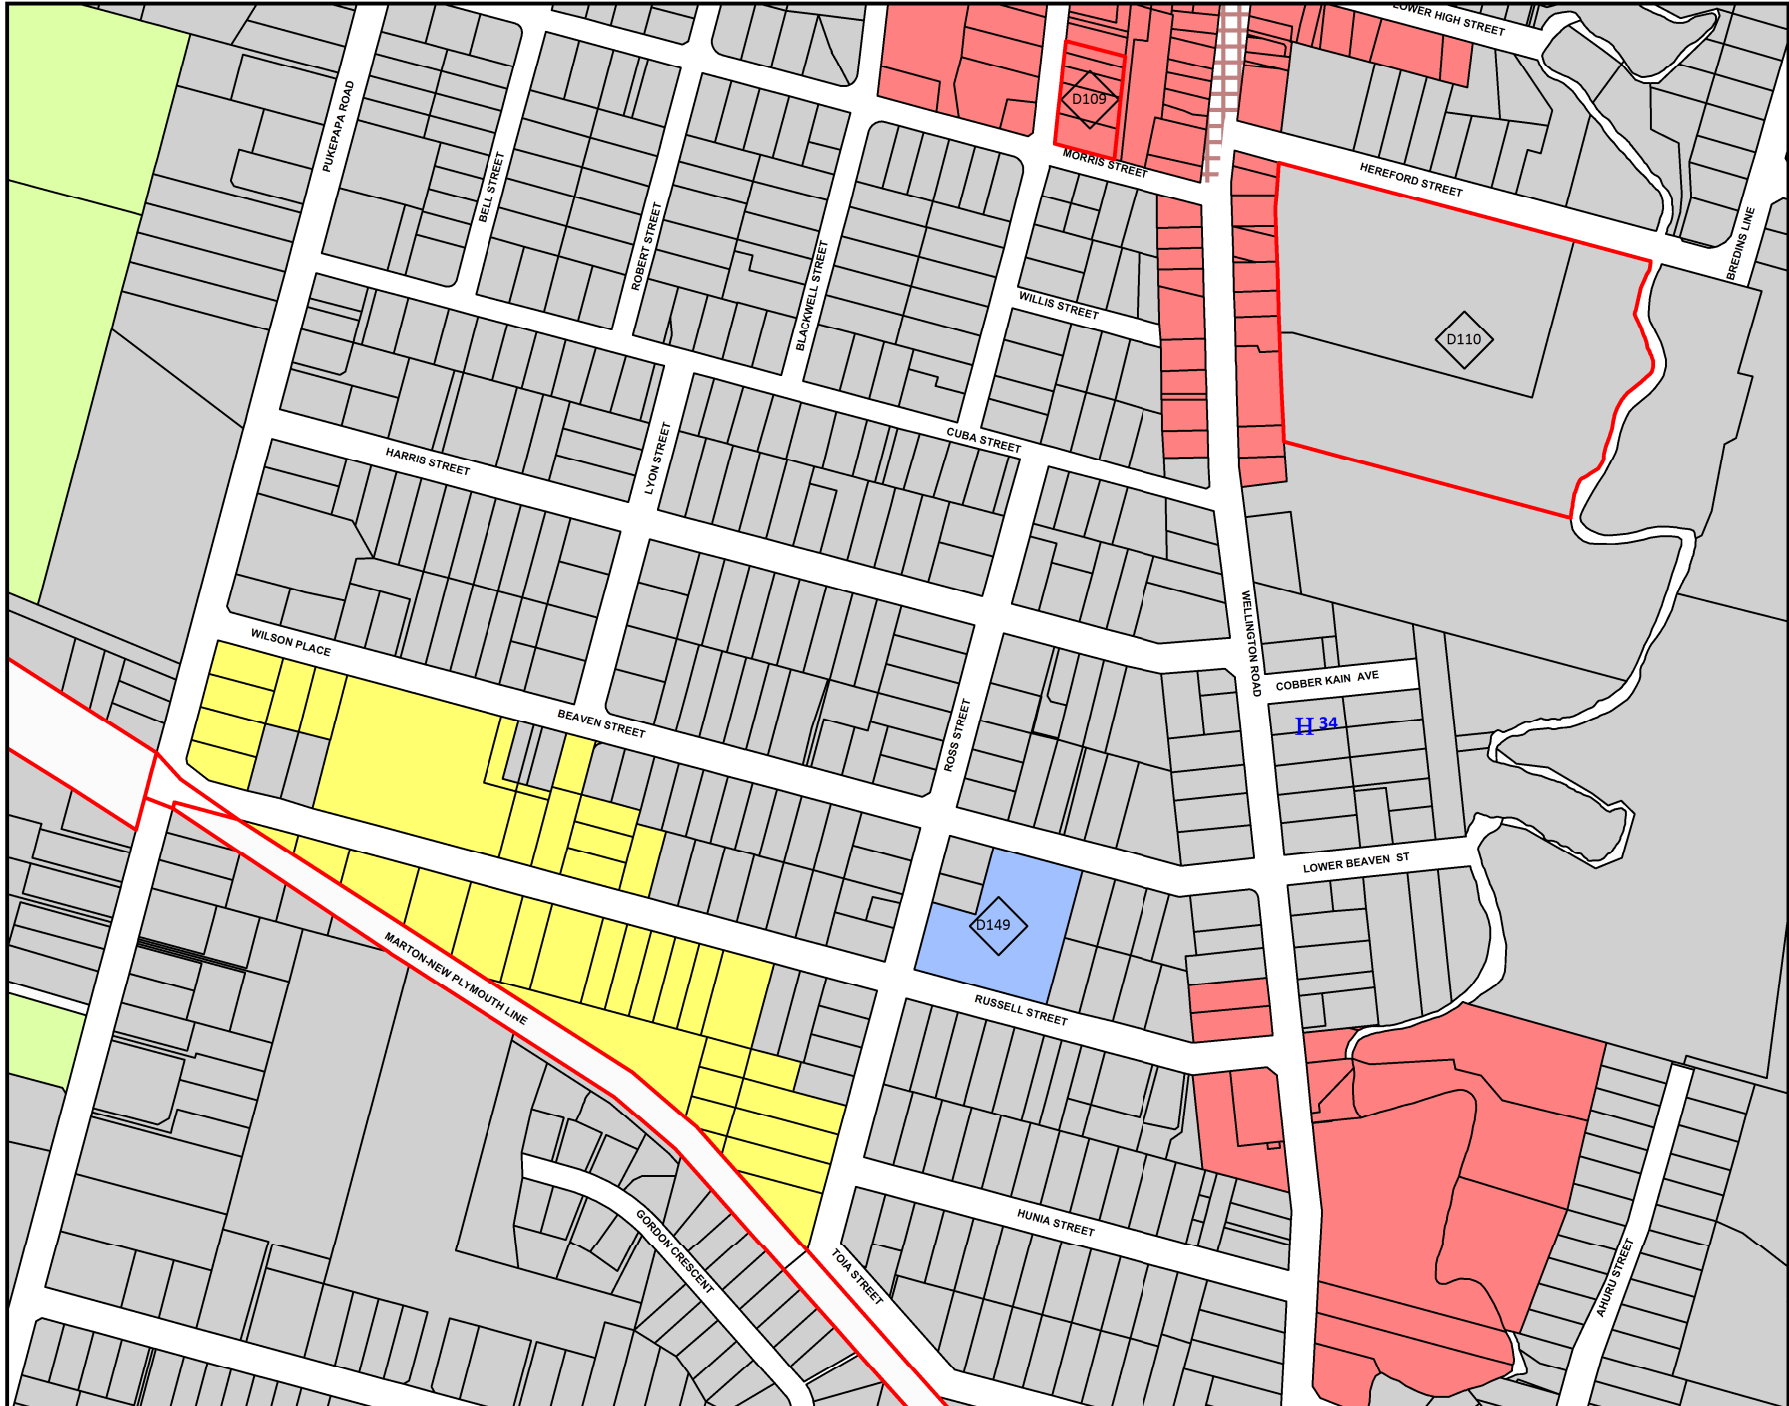

Rangitikei
U SPONGI...

Rangitikei District Plan

81	82	83
86	87	88
91	92	93

Scale: 1:5,000

Cadastral Information is sourced from LINZ data. Crown Copyright Reserved.

87

Marton