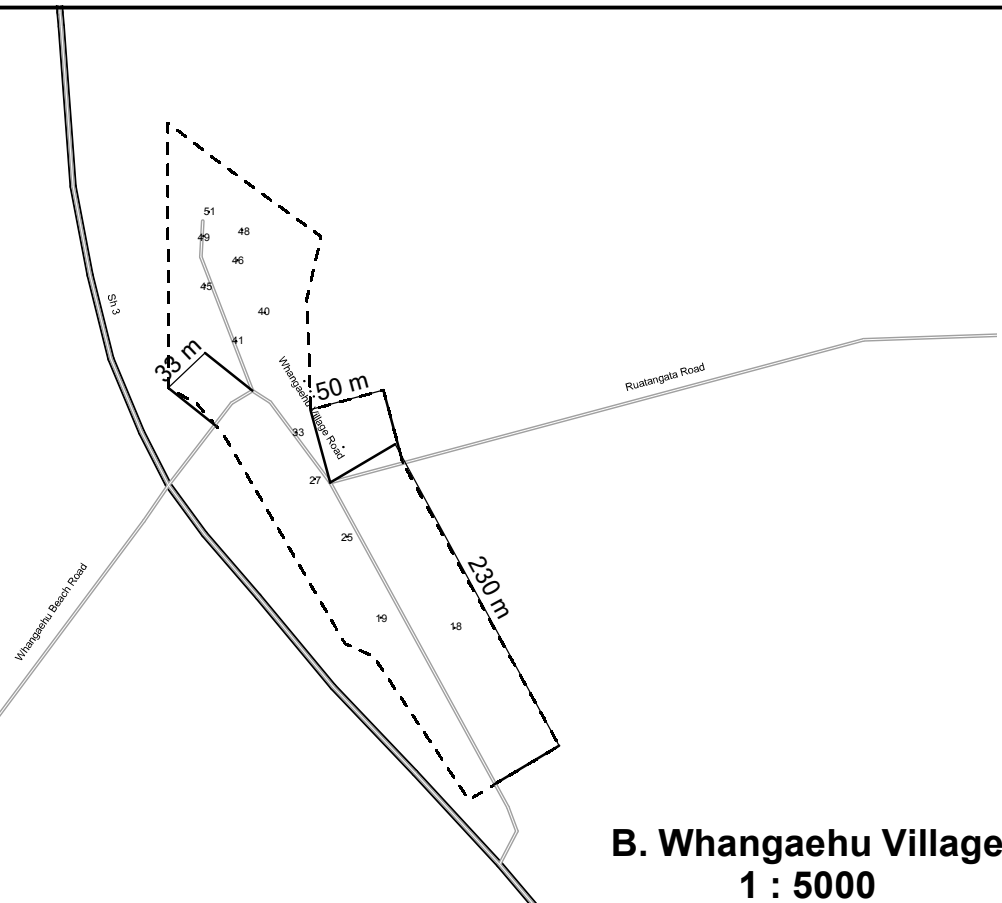

A. Ratana
1 : 10000

State Highway	
Road	
50 km/h area	

B. Whangaehu Village
1 : 5000

Rangitikei District Council

Speed Limit Bylaw

Ratana & Whangaehu Village Map RDC 09-08

SCALE

©2009 RANGITIKEI DISTRICT COUNCIL
 Digital data derived from
 Land Information New Zealand
 Core Record System (CRS)
 CROWN COPYRIGHT RESERVED